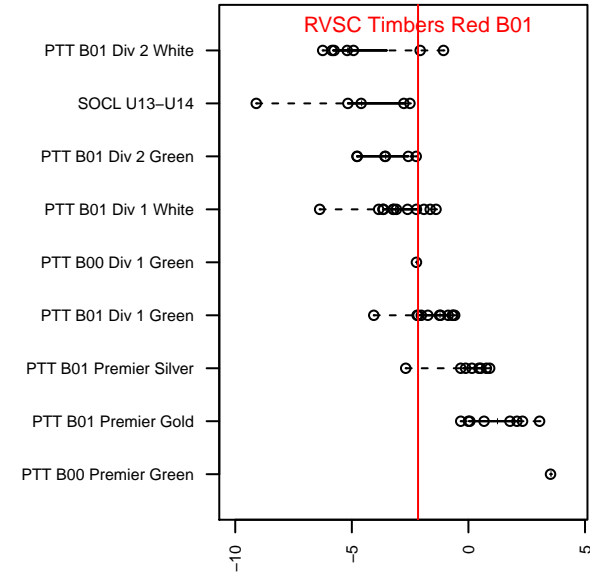

**attack and defense rating
relative to others at age
and all opponents in last 13 months**