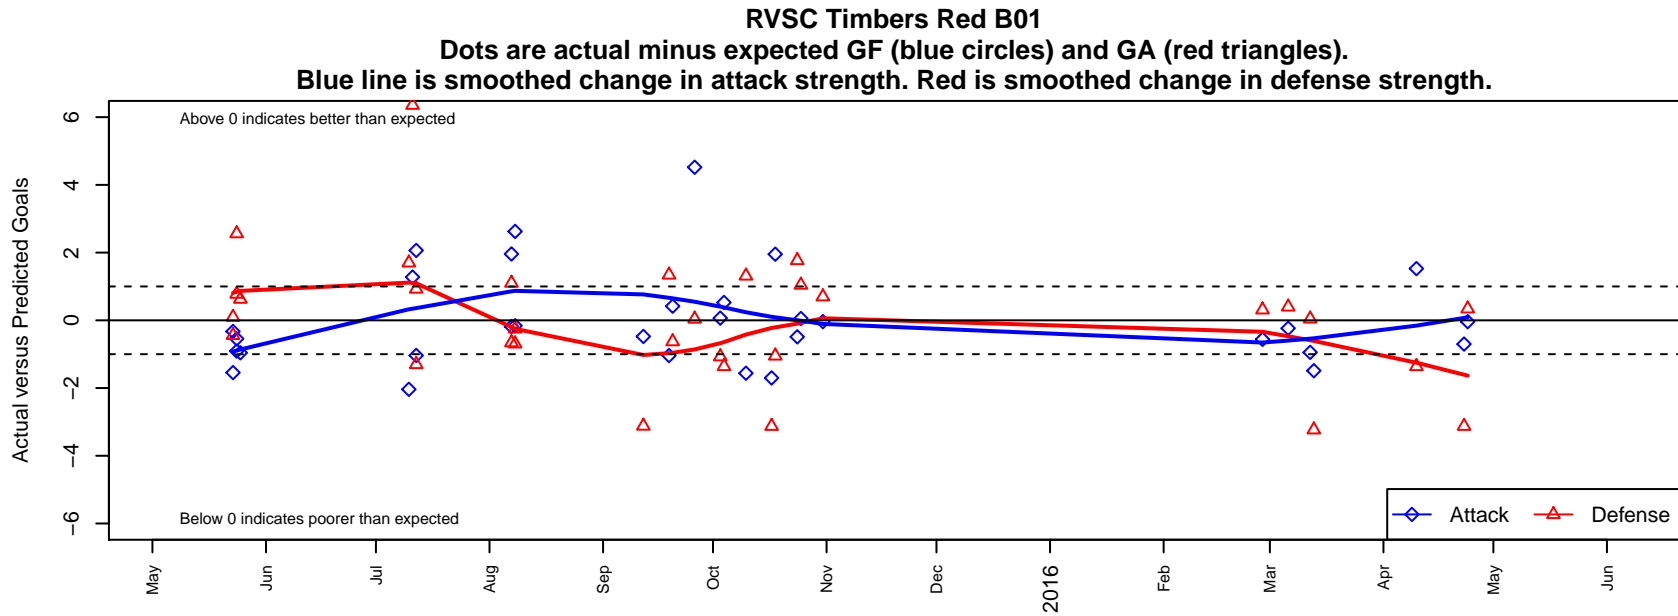

RVSC Timbers Red B01

Rogue Valley SC
 Medford, OR
 B01 total strength=1033
 attack=3.82 defense=1.31
 fall league = PTT B01 Div 1 Green
 spr league = Spr OYS B01 Div 1 Green
 notes= Byrd 2014

alt names used:
 ROGUE VALLEY TIMBERS 01B RED (OR)
 RV Timbers 01B Red
 Rogue Valley Timbers – B14 01 Red
 RVT 01B Red
 Rogue Valley Timbers – B14 01 Red

Venues played:
 2015 Rogue Memorial BU13
 2015 ETFC Adidas Cup U13–14 Gold
 2015 Bend Premier Cup U14B SILVER U14
 2015 PTT B01 Division 1 Green
 2015 Spr OYS B01 Division 1 Green

**attack and defense variance (black dot)
relative to other teams
and top 10 in region**